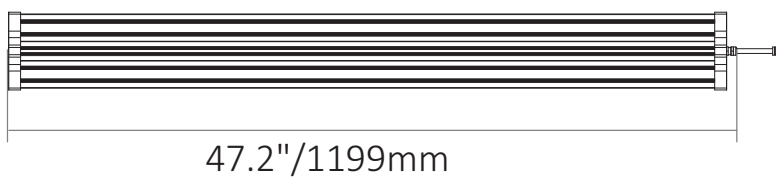

SPECIFICATIONS

MODEL	FLM10	FLM12										
Power Consumption (incl. driver)	40W	60W										
Input Voltage	AC100-277V											
Input Current	Max 0.5A@100VAC Max 0.25A@230VAC Max 0.2A@277VAC	Max 0.7A@100VAC Max 0.35A@230VAC Max 0.3A@277VAC										
Input Frequency	50/60Hz											
Power Factor	>0.9											
Spectrum	FSM	FSG	R9B1	FSM	FSG	R9B1						
PPF(μmol/s)	84	92	92	100	84	108	126	138	126	150	126	162
Efficacy (μmol/J)	2.1	2.3	2.3	2.5	2.1	2.7	2.1	2.3	2.3	2.5	2.1	2.7
Heat Output	136 BTU/h			204 BTU/h								
Dimming	0-10V / 1-10V											
Operating Temperature	-4-113° (-20-45°)											
Storage Temperature	-40-176° (-40-80°)											
Dimensions (L*W*H)	47.2*5.1*1.5inch (1199*130*38mm)											
Weight	1.98lbs(0.9kg)	2.2lbs(1kg)										
L70 Rating	>60,000 hrs											
L90 Rating	>42,000 hrs											
ETL Certification	UL 8750 Luminaires (UL 1598-2008 Ed.3+R:17Oct2012) Luminaires (UL 1598-2008 Ed.3+R:17Oct2012)											
Location Rating	Damp											
LVD Certification	IEC/EN 60598-2-1 IEC/EN 60598-1											

PHOTON FLUX DISTRIBUTION

60W FLM12 PPF Distribution FSG 2.3umol/s

6"/152mm Height

12"/305mm Height

18"/457mm Height

40W FLM10 PPF Distribution FSG 2.3umol/s

6"/152mm Height

12"/305mm Height

18"/457mm Height

DIMENSIONS

5.1"/130mm

1.5"/38mm

VERTICAL FARMING

6pcs FLM 40W LED Grow Light could replace T5 4ft 8 pcs *54W Fluorescent Tube light. Futur Vert LED Grow Light is 35% higher in PPF, 35% lower in power consumption and 50% less in BTU. FLM series are not only suitable for genetic & propagation period of marijuana but also suitable for lettuce & leaf planting.