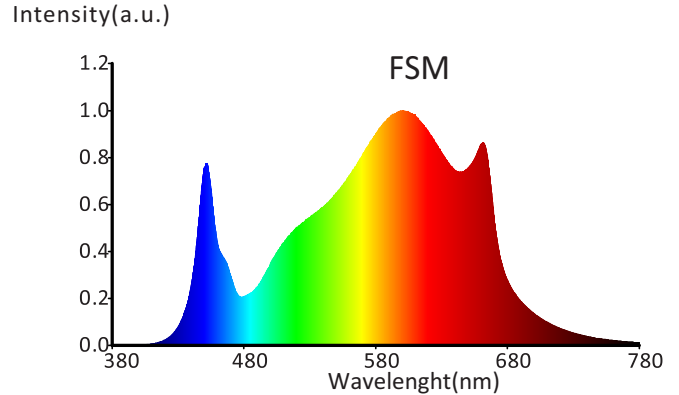

OSRAM LEDS, LM-80
ETL, LM-79, CE certification

-  Fanless Design
-  IP65 Waterproof
-  Dimmable: 0-10V/1-10V Dimming
-  Slim design with integrated driver, making it small, compact and easy to install.
-  Full spectrum for all growing stages including: Clones, Propagation, Vegetation and Flowering
-  Quick connect for ease connection. Surfaced mounted or pendant installation for different growing environment.
-  5 years warranty

SPECIFICATIONS

MODEL	FLM10	FLM12										
Power Consumption (incl. driver)	40W	60W										
Input Voltage	AC100-277V											
Input Current	Max 0.5A@100VAC Max 0.25A@230VAC Max 0.2A@277VAC	Max 0.7A@100VAC Max 0.35A@230VAC Max 0.3A@277VAC										
Input Frequency	50/60Hz											
Power Factor	>0.9											
Spectrum	FSM	FSG	R9B1	FSM	FSG	R9B1						
PPF(μmol/s)	84	92	92	100	84	108	126	138	126	150	126	162
Efficacy (μmol/J)	2.1	2.3	2.3	2.5	2.1	2.7	2.1	2.3	2.3	2.5	2.1	2.7
Heat Output	136 BTU/h			204 BTU/h								
Dimming	0-10V / 1-10V											
Operating Temperature	-4-113° (-20-45°)											
Storage Temperature	-40-176° (-40-80°)											
Dimensions (L*W*H)	47.2*5.1*1.5inch (1199*130*38mm)											
Weight	1.98lbs(0.9kg)	2.2lbs(1kg)										
L70 Rating	>60,000 hrs											
L90 Rating	>42,000 hrs											
ETL Certification	UL 8750 Luminaires (UL 1598-2008 Ed.3+R:17Oct2012) Luminaires (UL 1598-2008 Ed.3+R:17Oct2012)											
Location Rating	Damp											
LVD Certification	IEC/EN 60598-2-1 IEC/EN 60598-1											

18"/457mm Height

DIMENSIONS

5.1"/130mm

1.5"/38mm

VERTICAL FARMING

6pcs FLM 40W LED Grow Light could replace T5 4ft 8 pcs *54W Fluorescent Tube light. Futur Vert LED Grow Light is 35% higher in PPF, 35% lower in power consumption and 50% less in BTU. FLM series are not only suitable for genetic & propagation period of marijuana but also suitable for lettuce & leaf planting.