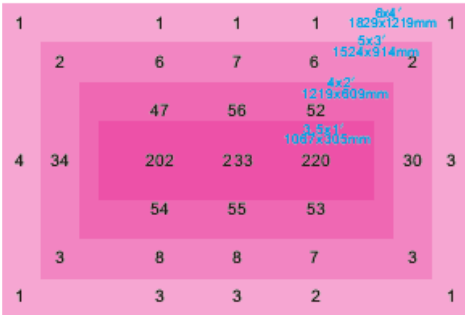

SPECIFICATIONS

MODEL	FLM10	FLM12										
Power Consumption (incl. driver)	40W	60W										
Input Voltage	AC100-277V											
Input Current	Max 0.5A@100VAC Max 0.25A@230VAC Max 0.2A@277VAC	Max 0.7A@100VAC Max 0.35A@230VAC Max 0.3A@277VAC										
Input Frequency	50/60Hz											
Power Factor	>0.9											
Spectrum	FSM	FSG	R9B1	FSM	FSG	R9B1						
PPF(μmol/s)	84	92	92	100	84	108	126	138	126	150	126	162
Efficacy (μmol/J)	2.1	2.3	2.3	2.5	2.1	2.7	2.1	2.3	2.3	2.5	2.1	2.7
Heat Output	136 BTU/h			204 BTU/h								
Dimming	0-10V / 1-10V											
Operating Temperature	-4-113° (-20-45°)											
Storage Temperature	-40-176° (-40-80°)											
Dimensions (L*W*H)	47.2*5.1*1.5inch (1199*130*38mm)											
Weight	1.98lbs(0.9kg)	2.2lbs(1kg)										
L70 Rating	>60,000 hrs											
L90 Rating	>42,000 hrs											
ETL Certification	UL 8750 Luminaires (UL 1598-2008 Ed.3+R:17Oct2012) Luminaires (UL 1598-2008 Ed.3+R:17Oct2012)											
Location Rating	Damp											
LVD Certification	IEC/EN 60598-2-1 IEC/EN 60598-1											

PHOTON FLUX DISTRIBUTION

60W FLM12 PPF Distribution FSG 2.3umol/s

6"/152mm Height

12"/305mm Height

18"/457mm Height

40W FLM10 PPF Distribution FSG 2.3umol/s

6"/152mm Height

12"/305mm Height

18"/457mm Height

DIMENSIONS

5.1"/130mm

1.5"/38mm

VERTICAL FARMING

6pcs FLM 40W LED Grow Light could replace T5 4ft 8 pcs *54W Fluorescent Tube light. Futur Vert LED Grow Light is 35% higher in PPF, 35% lower in power consumption and 50% less in BTU. FLM series are not only suitable for genetic & propagation period of marijuana but also suitable for lettuce & leaf planting.