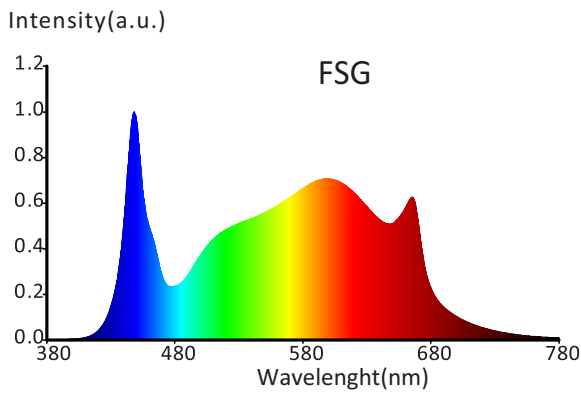

OSRAM LEDS, LM-80
ETL, LM-79, CE certification

-  Fanless Design
-  IP65 Waterproof
-  Dimmable: 0-10V/1-10V Dimming
-  Slim design with integrated driver, making it small, compact and easy to install.
-  Full spectrum for all growing stages including: Clones, Propagation, Vegetation and Flowering
-  Quick connect for ease connection. Surfaced mounted or pendant installation for different growing environment.
-  5 years warranty

SPECIFICATIONS

MODEL	FLM10	FLM12										
Power Consumption (incl. driver)	40W	60W										
Input Voltage	AC100-277V											
Input Current	Max 0.5A@100VAC Max 0.25A@230VAC Max 0.2A@277VAC	Max 0.7A@100VAC Max 0.35A@230VAC Max 0.3A@277VAC										
Input Frequency	50/60Hz											
Power Factor	>0.9											
Spectrum	FSM	FSG	R9B1	FSM	FSG	R9B1						
PPF(μmol/s)	84	92	92	100	84	108	126	138	126	150	126	162
Efficacy (μmol/J)	2.1	2.3	2.3	2.5	2.1	2.7	2.1	2.3	2.3	2.5	2.1	2.7
Heat Output	136 BTU/h			204 BTU/h								
Dimming	0-10V / 1-10V											
Operating Temperature	-4-113° (-20-45°)											
Storage Temperature	-40-176° (-40-80°)											
Dimensions (L*W*H)	47.2*5.1*1.5inch (1199*130*38mm)											
Weight	1.98lbs(0.9kg)	2.2lbs(1kg)										
L70 Rating	>60,000 hrs											
L90 Rating	>42,000 hrs											
ETL Certification	UL 8750 Luminaires (UL 1598-2008 Ed.3+R:17Oct2012) Luminaires (UL 1598-2008 Ed.3+R:17Oct2012)											
Location Rating	Damp											
LVD Certification	IEC/EN 60598-2-1 IEC/EN 60598-1											

18"/457mm Height

DIMENSIONS

5.1"/130mm

1.5"/38mm

VERTICAL FARMING

6pcs FLM 40W LED Grow Light could replace T5 4ft 8 pcs *54W Fluorescent Tube light. Futur Vert LED Grow Light is 35% higher in PPF, 35% lower in power consumption and 50% less in BTU. FLM series are not only suitable for genetic & propagation period of marijuana but also suitable for lettuce & leaf planting.